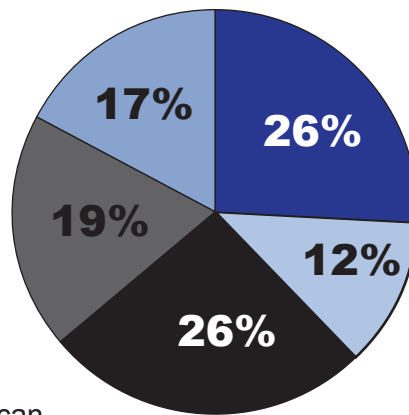

CALHOUN

ECONOMIC DEVELOPMENT ASSOCIATION

P.O. Box 8 Pittsboro, MS 38951
Phone: 662.412.3193

Population 2008 - 14,400

Female
Male

65 & Over
50-64
30-49
20-29
0-19

Other
African American
White

Per Capita Income