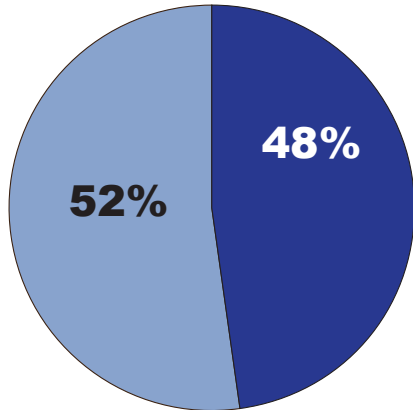

CALHOUN

ECONOMIC DEVELOPMENT ASSOCIATION

P.O. Box 8 Pittsboro, MS 38951
Phone: 662.412.3193

Population 2008 - 14,400

Female
Male

65 & Over
50-64
30-49
20-29
0-19

Other
African American
White

Per Capita Income