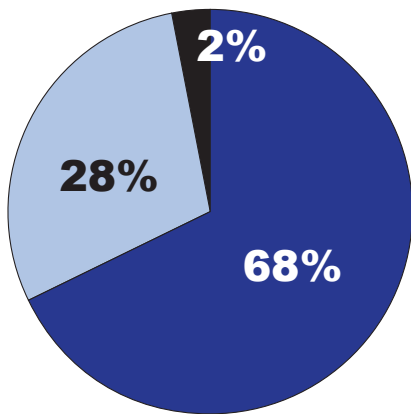

CALHOUN

ECONOMIC DEVELOPMENT ASSOCIATION

P.O. Box 8 Pittsboro, MS 38951
Phone: 662.412.3193

Population 2008 - 14,400

Female
Male

65 & Over
50-64
30-49
20-29
0-19

Other
African American
White

Per Capita Income